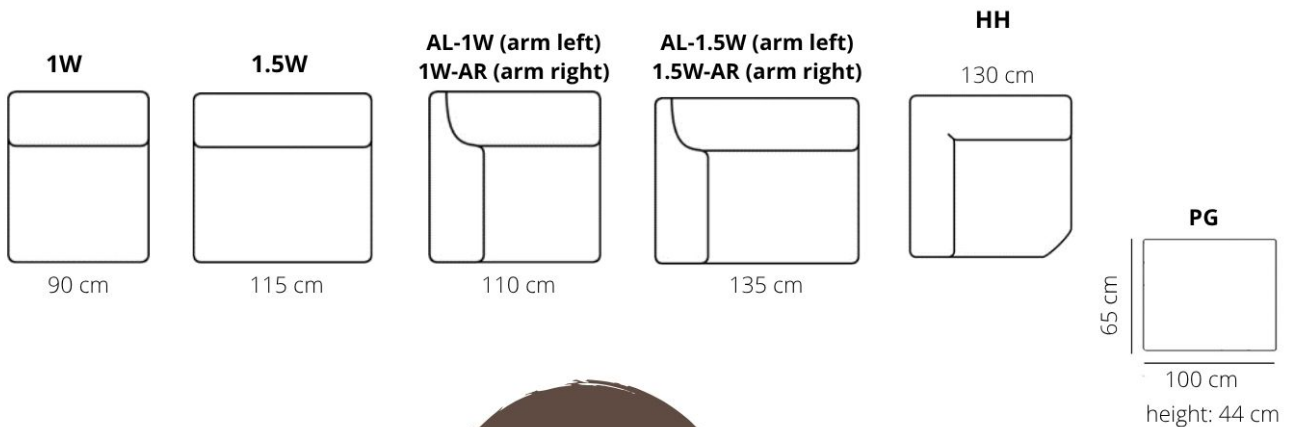

AMARE

ELEMENTS

STITCHING

flat seam

HEIGHT: 86 cm
DEPTH: 110 cm
SEAT DEPTH: 62 cm
SEAT HEIGHT: 48 cm
ARM HEIGHT: 70 cm

PRODUCT INFO

FRAME

pine wood