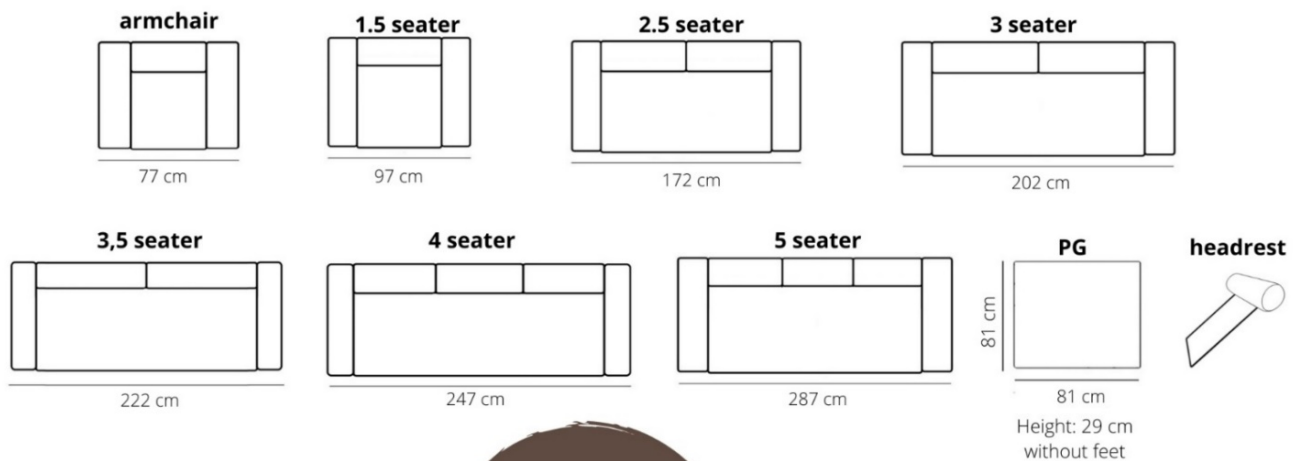

ELEMENTS

STITCHING

ARAGON
with steps on the armrest

flat stitching

CATALUNYA
without steps on the armrest

flat stitching

LEGS

ZS
RVS or matt black
Height: 15,5 cm

SL
RVS
Height: 12 cm

HV
black
Height: 15 cm

RU
black or chrome
Height: 14,5 cm

KA
colors:
Height: 12 cm

het anker
meubelindustrie

This sofa has loose seat and back cushions

PRODUCT INFO

FRAME

beechwood

chipboard

FILLING

fibre wool

foam HR 45

fibre wool

elastic belts

BACK

SEAT

no-sag springs