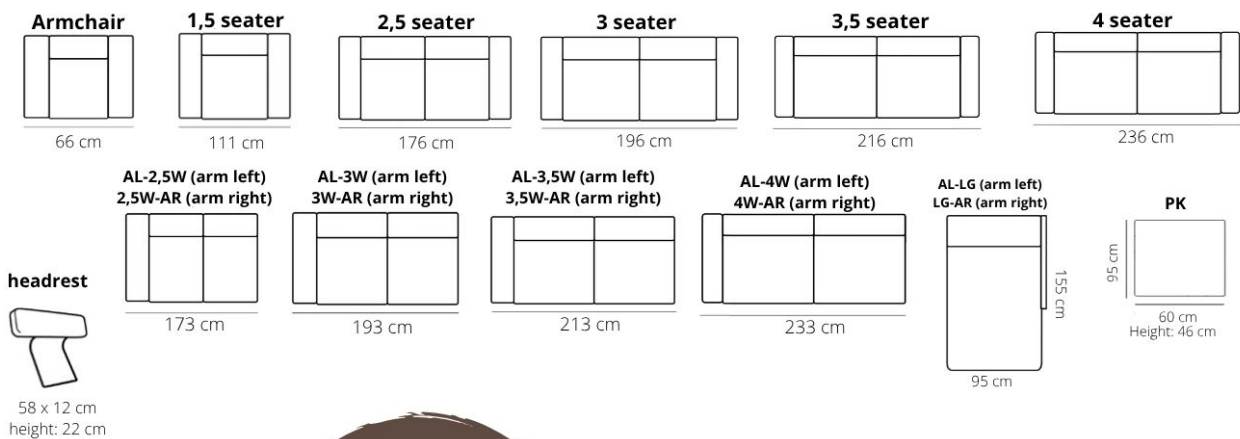

ELEMENTS

STITCHING

flat seam

LEGS

J-187
black

HEIGHT: 83 cm
DEPTH: 95cm
SEAT DEPTH: 62 cm
SEAT HEIGHT: 47 cm
ARM HEIGHT: 67 cm

PRODUCT INFO

FRAME

pinewood

chipboard

FILLING

BACK

foam HR 30

mix down
and fibre wool

elastic belts

SEAT

foam HR 40

mix down
and fibre wool

no-sag springs

This sofa has loose seat and back cushions

hetanker
meubelindustrie