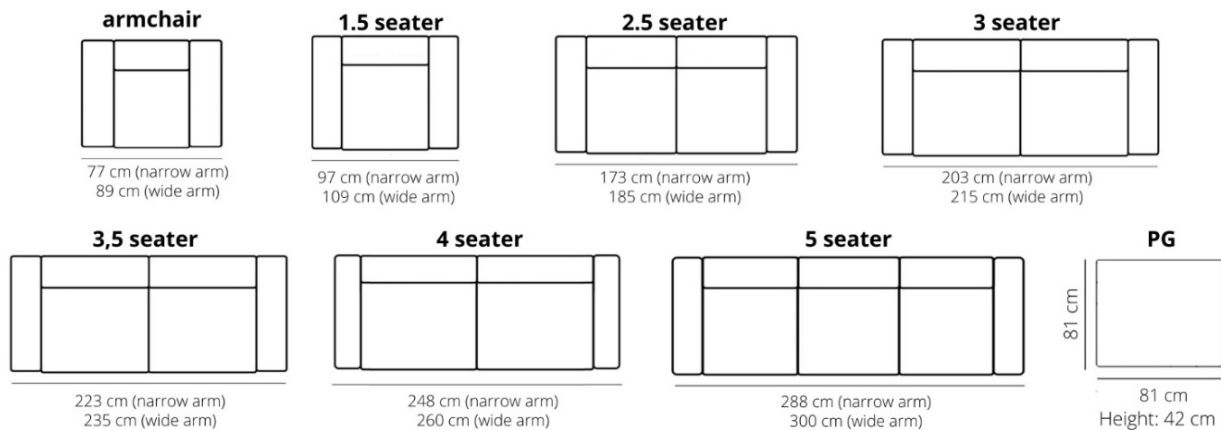

ELEMENTS

STITCHING

open seam

pinched seam

Barbera

only available in leather or L60 oklakoma/Colorado and fabrics Hunter

Brunello

available in leather and fabrics

LEGS

BR
black

RU
chrome or black

HEIGHT: 80 cm
DEPTH: 96 cm
SEAT DEPTH: 55 cm
SEAT HEIGHT: 42 cm
ARM HEIGHT: 69 cm
ARM WIDTH NARROW: 10 CM
ARM WIDTH WIDE: 17 CM

PRODUCT INFO

FRAME

beechwood

chipboard

FILLING

fibre wool

SUSPENSION

elastic belts

BACK

foam HR 43

fibre flakes

no-sag springs

SEAT

This sofa has loose seat and back cushions

Caution: with the use of different moulds, the stitchery of models in fabrics can be different from the stitchery of the same models in leather.
All sizes are approximate, technical and stylistic changes and typing errors are reserved.

hetanker
meubelindustrie