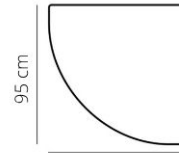

CARMEL

ELEMENTS

AL-1W (arm left)
1W-AR (arm right)

105 cm

1W

76 cm

HH

103 cm

Longchair LG

130 cm

AL-1,5W (arm left)
1,5W-AR (arm right)

120 cm

1,5W

91 cm

Footstool round PG

95 cm

Footstool PG

101 cm

STITCHING

flat seam

LEGS

5 cm
antislip

HEIGHT: 78 cm
DEPTH: 101 cm
SEAT DEPTH: 61 cm
SEAT HEIGHT: 45 cm
ARM HEIGHT: 62 cm
ARM WIDTH: 30 cm

FRAME