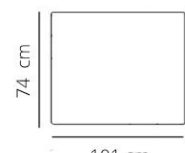

CARMEL

ELEMENTS

AL-1W (arm left)
1W-AR (arm right)

105 cm

1W

76 cm

HH

103 cm

Longchair LG

130 cm

AL-1,5W (arm left)
1,5W-AR (arm right)

120 cm

1,5W

91 cm

Footstool round PG

95 cm

Footstool PG

101 cm

STITCHING

flat seam

LEGS

5 cm
antislip

HEIGHT: 78 cm
DEPTH: 101 cm
SEAT DEPTH: 61 cm
SEAT HEIGHT: 45 cm
ARM HEIGHT: 62 cm
ARM WIDTH: 30 cm

FRAME