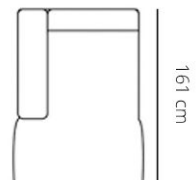

CARMEL

ELEMENTS

AL-1W (arm left)
1W-AR (arm right)

105 cm

1W

76 cm

HH

103 cm

Longchair LG

130 cm

AL-1,5W (arm left)
1,5W-AR (arm right)

120 cm

1,5W

91 cm

Footstool round PG

95 cm

Footstool PG

101 cm

STITCHING

flat seam

LEGS

5 cm
antislip

HEIGHT: 78 cm
DEPTH: 101 cm
SEAT DEPTH: 61 cm
SEAT HEIGHT: 45 cm
ARM HEIGHT: 62 cm
ARM WIDTH: 30 cm

FRAME