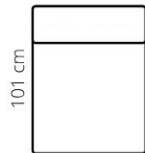

CARMEL

ELEMENTS

AL-1W (arm left)
1W-AR (arm right)

105 cm

1W

76 cm

HH

103 cm

Longchair LG

130 cm

AL-1,5W (arm left)
1,5W-AR (arm right)

120 cm

1,5W

91 cm

Footstool round PG

95 cm

Footstool PG

101 cm

STITCHING

flat seam

LEGS

5 cm
antislip

HEIGHT: 78 cm
DEPTH: 101 cm
SEAT DEPTH: 61 cm
SEAT HEIGHT: 45 cm
ARM HEIGHT: 62 cm
ARM WIDTH: 30 cm

FRAME