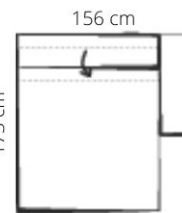

AL-LG
LG-AR

173 cm

156 cm

STITCHING

flat seam

HEIGHT: 76cm
DEPTH: 107 cm
SEAT HEIGHT: 43 cm
SEAT DEPTH: 56 cm / 70 cm
ARM HEIGHT: 62 cm
ARM WIDTH: 28 cm

PRODUCT INFO

FRAME

beechwood

chipboard

FILLING

BACK

foam HR 18

fibre wool

cardboard

SEAT

foam HR 28

fibre wool

no-sag springs

SUSPENSION

hetanker
meubelindustrie