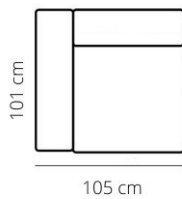

ELEMENTS

AL-1W (arm left)
1W-AR (arm right)