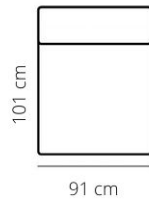

CREAM

ELEMENTS

1,5W

STITCHING

HEIGHT: 78 cm
DEPTH: 101 cm
SEAT DEPTH: 61 cm
SEAT HEIGHT: 45 cm
ARM HEIGHT: 62 cm
ARM WIDTH: 30 cm

PRODUCT INFO

FRAME

FILLING

BACK

SEAT

SUSPENSION

het anker
meubelindustrie