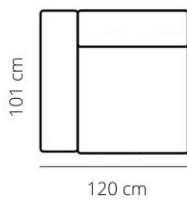

AL-1,5W (arm left)
1,5W-AR (arm right)