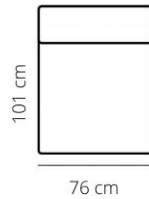

CREAM

ELEMENTS

1W

STITCHING

HEIGHT: 78 cm
DEPTH: 101 cm
SEAT DEPTH: 61 cm
SEAT HEIGHT: 45 cm
ARM HEIGHT: 62 cm
ARM WIDTH: 30 cm

PRODUCT INFO

FRAME

FILLING

BACK

SEAT

SUSPENSION

het anker
meubelindustrie