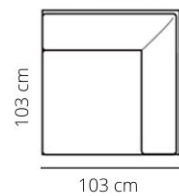

CREAM

ELEMENTS

HH

STITCHING

HEIGHT: 78 cm
DEPTH: 101 cm
SEAT DEPTH: 61 cm
SEAT HEIGHT: 45 cm
ARM HEIGHT: 62 cm
ARM WIDTH: 30 cm

PRODUCT INFO

FRAME

FILLING

BACK

SEAT

SUSPENSION

het anker
meubelindustrie