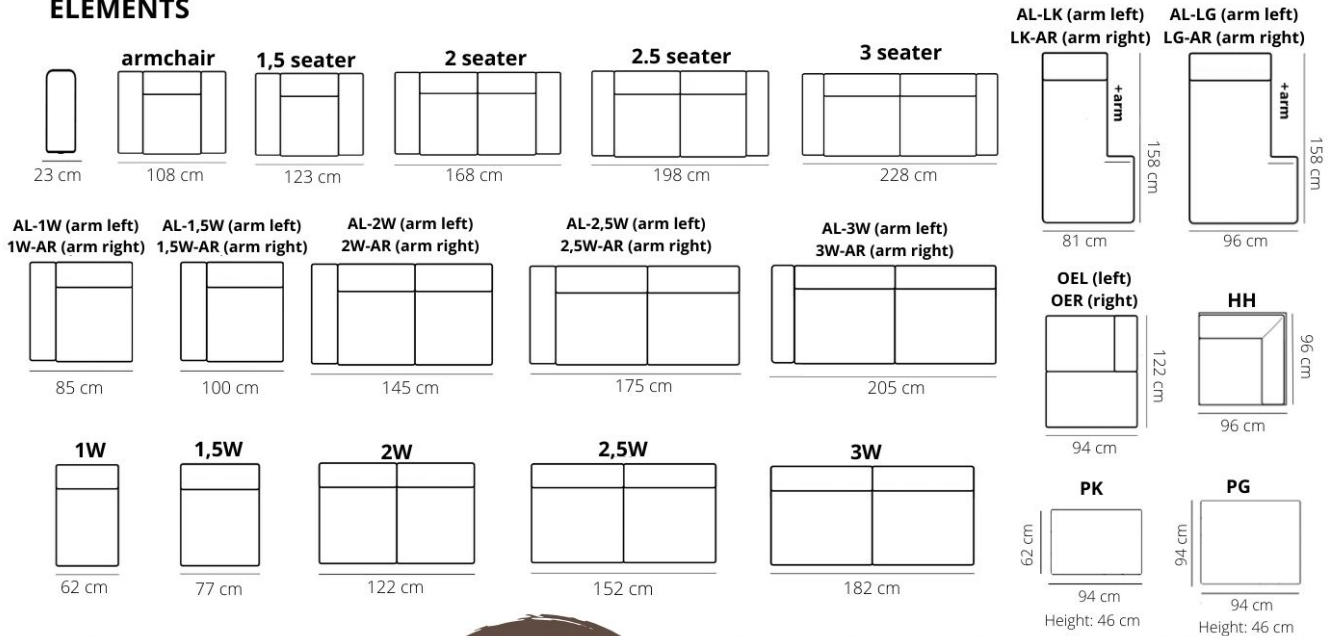

ELEMENTS

STITCHING

straight arm
drawn in back cushion

straight arm
flat back cushion

HEIGHT: 76 cm
DEPTH: 94 cm
SEAT DEPTH: 57 cm
SEAT HEIGHT: 44 cm
ARM HEIGHT: 59 cm

PRODUCT INFO

FRAME

FILLING

BACK

SEAT

hetanker
meubelindustrie