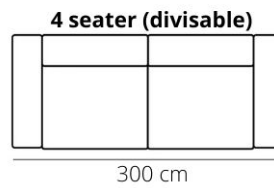

ELEMENTS

STITCHING

HEIGHT: 80 cm
DEPTH: 100 cm
SEAT DEPTH: 59 cm
SEAT HEIGHT: 44 cm
ARM HEIGHT: 60 cm

PRODUCT INFO

FRAME

FILLING

SUSPENSION

This sofa has loose seat and back cushions

Fabrics and L60 only

Decorative cushions separately available in
75x62 cm or 53x53 cm

hetanker
meubelindustrie