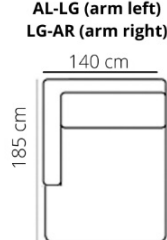

STITCHING

HEIGHT: 80 cm
DEPTH: 120 cm
SEAT DEPTH: 77 cm
SEAT HEIGHT: 44 cm
ARM HEIGHT: 60 cm

PRODUCT INFO

FRAME

FILLING

SUSPENSION

This sofa has loose seat and back cushions

Fabrics and L60 only

Decorative cushions seperately available in
75x62 cm or 53x53 cm

hetanker
meubelindustrie