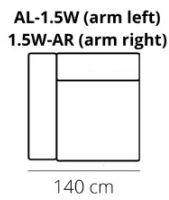

only availbavle in combination with longchair (LG)