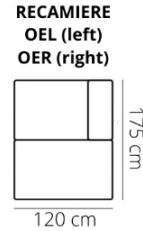

FARGO

ELEMENTS

only availbavle in combination with longchair (LG)

STITCHING

HEIGHT: 80 cm
DEPTH: 120 cm
SEAT DEPTH: 77 cm
SEAT HEIGHT: 44 cm
ARM HEIGHT: 60 cm

PRODUCT INFO

FRAME

FILLING

SUSPENSION

This sofa has loose seat and back cushions

Fabrics and L60 only

Decorative cushions seperately available in
75x62 cm or 53x53 cm

hetanker
meubelindustrie