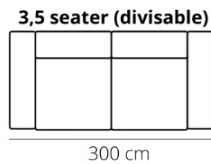

only availbavle in combination with longchair (LG)