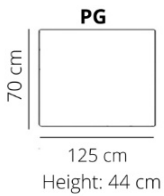

only availbavle in combination with longchair (LG)