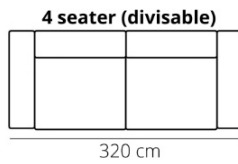

only availbavle in combination with longchair (LG)