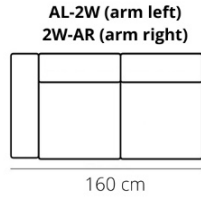

STITCHING

HEIGHT: 80 cm
DEPTH: 120 cm
SEAT DEPTH: 77 cm
SEAT HEIGHT: 44 cm
ARM HEIGHT: 60 cm

PRODUCT INFO

FRAME

FILLING

SUSPENSION

This sofa has loose seat and back cushions

Fabrics and L60 only

Decorative cushions seperately available in
75x62 cm or 53x53 cm

hetanker
meubelindustrie