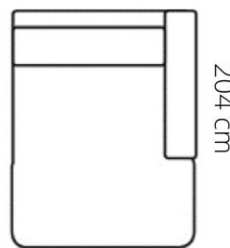

204 cm

107 cm

STITCHING

flat seam

HEIGHT: 80/96 cm
DEPTH: 124 cm
SEAT HEIGHT: 46 cm
SEAT DEPTH: 56 cm / 70 cm
ARM HEIGHT: 58 cm

PRODUCT INFO

FRAME

beechwood

chipboard

FILLING

BACK

foam HR 23

fibre wool

elastic belts

SEAT

foam HR 35

fibre wool

no-sag springs

hetanker
meubelindustrie