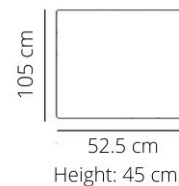

HAMPTON – LIONEL – RICHIE

ELEMENTS

PK

STITCHING

open seam

HAMPTON

only available in leather or L60 oklakoma/Colorado and fabrics Hunter

double seam

LIONEL

available in leather and fabrics

double seam

RICHIE

available in leather and fabrics and has a leg in the corner

HEIGHT: 81 cm
DEPTH: 105 cm
SEAT DEPTH: 60 cm
SEAT HEIGHT: 44 cm
ARM HEIGHT: 55 cm
ARM WIDTH: 23 cm

LEGS

black or chrome

FRAME

beechwood

chipboard

FILLING

foam

foam

BACK

SEAT

hetanker
meubelindustrie