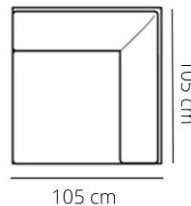

HAMPTON – LIONEL – RICHIE

ELEMENTS

HK

STITCHING

open seam

HAMPTON

only available in leather or L60 oklakoma/Colorado and fabrics Hunter

double seam

LIONEL

available in leather and fabrics

double seam

RICHIE

available in leather and fabrics and has a leg in the corner

HEIGHT: 81 cm
DEPTH: 105 cm
SEAT DEPTH: 60 cm
SEAT HEIGHT: 44 cm
ARM HEIGHT: 55 cm
ARM WIDTH: 23 cm

LEGS

black or chrome

FRAME

beechwood

chipboard

FILLING

foam

foam

BACK

SEAT

hetanker
meubelindustrie