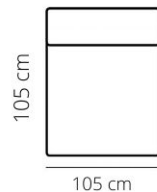

HAMPTON – LIONEL – RICHIE

ELEMENTS

1W

STITCHING

open seam

HAMPTON

only available in leather or L60 oklakoma/Colorado and fabrics Hunter

double seam

LIONEL

available in leather and fabrics

double seam

RICHIE

available in leather and fabrics and has a leg in the corner

HEIGHT: 81 cm
DEPTH: 105 cm
SEAT DEPTH: 60 cm
SEAT HEIGHT: 44 cm
ARM HEIGHT: 55 cm
ARM WIDTH: 23 cm

LEGS

black or chrome

FRAME

beechwood

chipboard

FILLING

foam

foam

BACK

SEAT

hetanker
meubelindustrie