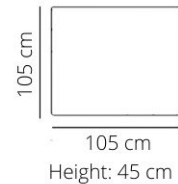

HAMPTON – LIONEL – RICHIE

ELEMENTS

PG

STITCHING

open seam

HAMPTON

only available in leather or L60 oklakoma/Colorado and fabrics Hunter

double seam

LIONEL

available in leather and fabrics

double seam

RICHIE

available in leather and fabrics and has a leg in the corner

HEIGHT: 81 cm
DEPTH: 105 cm
SEAT DEPTH: 60 cm
SEAT HEIGHT: 44 cm
ARM HEIGHT: 55 cm
ARM WIDTH: 23 cm

LEGS

black or chrome

FRAME

beechwood

chipboard

FILLING

foam

foam

BACK

SEAT

hetanker
meubelindustrie