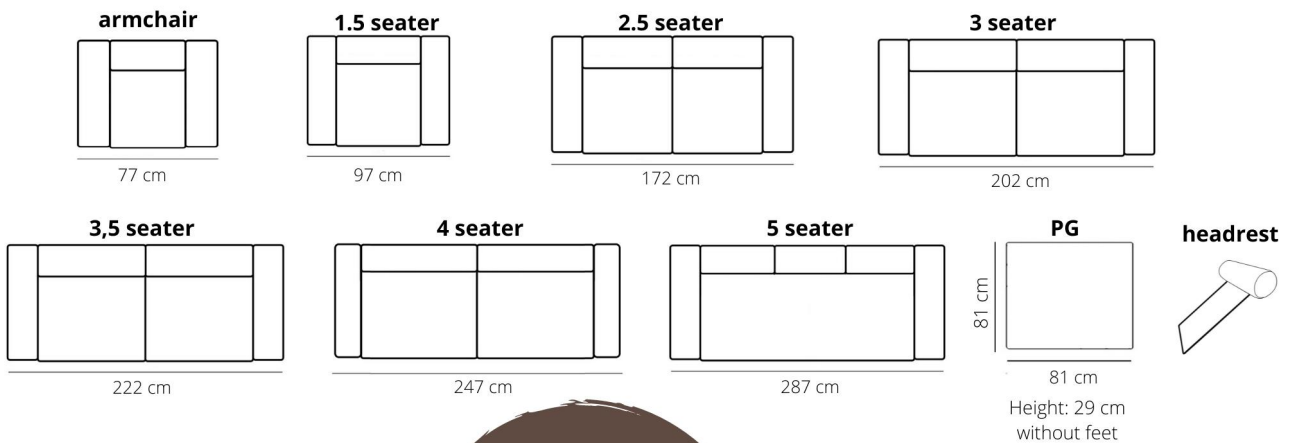

ELEMENTS

STITCHING

BONBENO
Double-Needle stitching

HAVANNA
open seam

ESPRIT
pinched seam

LEGS

ZS
RVS or matt black
Height: 15,5 cm

SL
RVS
Height: 12 cm

HV
black
Height: 15 cm

L
alu
Height: 15 cm

KA
colors:
Height: 12 cm

varnished oil or brut | dark wood | black | cherry | aluminum painted

HEIGHT WITHOUT FEET: 66 cm
DEPTH: 96 cm
SEAT DEPTH: 55 cm
SEAT HEIGHT WITHOUT FEET: 29 cm
ARM HEIGHT WITHOUT FEET: 54 cm

PRODUCT INFO

FRAME

beechwood

chipboard

FILLING

fibre wool

foam HR 43

fibre wool

elastic belts

no-sag springs

BACK

SEAT

This sofa has loose seat and back cushions

Caution: with the use of different moulds, the stitching of models in fabrics can be different from the stitching of the same models in leather.
All sizes are approximate, technical and stylistic changes and typing errors are reserved.

hetanker
meubelindustrie