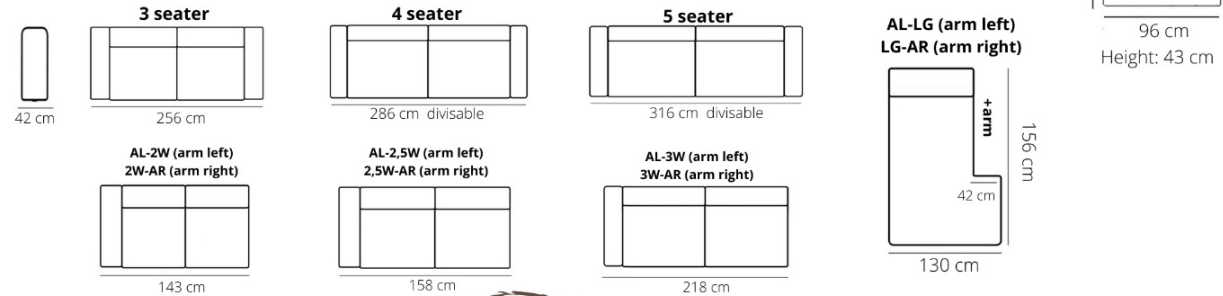

STITCHING

HEIGHT: 83 cm
DEPTH: 96 cm
SEAT DEPTH: 58 cm
SEAT HEIGHT: 45 cm
ARM HEIGHT: 61 cm
ARM DEPTH: 98 cm

PRODUCT INFO

FRAME

FILLING

BACK

SEAT

het anker
meubelindustrie