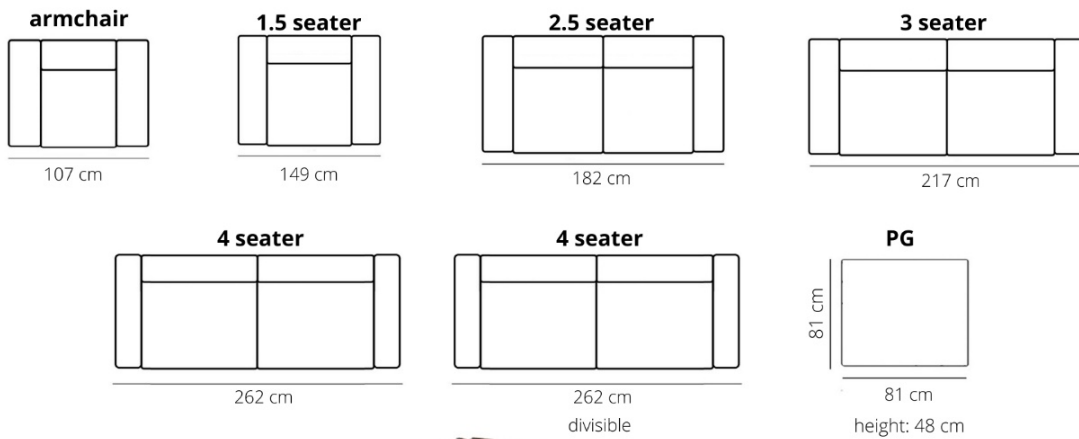

ELEMENTS

STITCHING

HEIGHT: 90 cm
DEPTH: 105 cm
SEAT DEPTH: 60 cm
SEAT HEIGHT: 48 cm
ARM HEIGHT: 59 cm
ARM WIDTH: 19 cm

PRODUCT INFO

FRAME

FILLING

BACK

SEAT

Each sofa has 2 arm cushions as standard, with the exception of the armchair

het anker
meubelindustrie