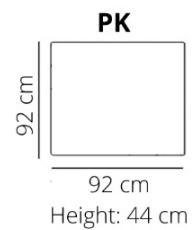

ELEMENTS

HEIGHT: 72 cm
DEPTH: 98 cm
SEAT DEPTH: 66 cm
SEAT HEIGHT: 44 cm
ARM HEIGHT: 55 cm

STITCHING

OPHELIA

cross-stitching

OTELLO

flat seam

LEGS

Frame with B2
black or stainless steel

PRODUCT INFO

FRAME

beechwood

chipboard

FILLING

BACK

foam HR 35

fibre wool

elastic belts

SEAT

foam HR 43

fibre wool

elastic belts

hetanker
meubelindustrie