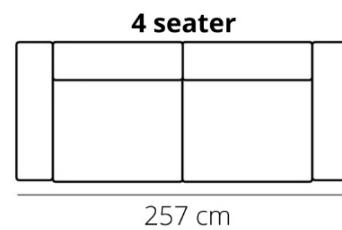

ELEMENTS

HEIGHT: 72 cm
DEPTH: 98 cm
SEAT DEPTH: 66 cm
SEAT HEIGHT: 44 cm
ARM HEIGHT: 55 cm

STITCHING

OPHELIA

cross-stitching

OTELLO

flat seam

LEGS

Frame with B2
black or stainless steel

PRODUCT INFO

FRAME

beechwood

chipboard

FILLING

BACK

foam HR 35

fibre wool

elastic belts

SEAT

foam HR 43

fibre wool

elastic belts

hetanker
meubelindustrie