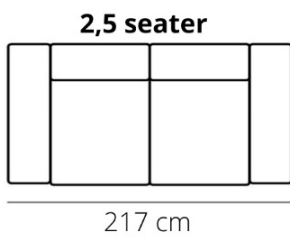

ELEMENTS

HEIGHT: 72 cm
DEPTH: 98 cm
SEAT DEPTH: 66 cm
SEAT HEIGHT: 44 cm
ARM HEIGHT: 55 cm

STITCHING

OPHELIA

cross-stitching

OTELLO

flat seam

LEGS

Frame with B2
black or stainless steel

PRODUCT INFO

FRAME

beechwood

chipboard

FILLING

BACK

foam HR 35

fibre wool

elastic belts

SEAT

foam HR 43

fibre wool

elastic belts

hetanker
meubelindustrie