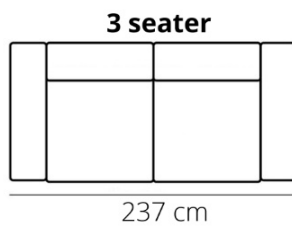

ELEMENTS

HEIGHT: 72 cm
DEPTH: 98 cm
SEAT DEPTH: 66 cm
SEAT HEIGHT: 44 cm
ARM HEIGHT: 55 cm

STITCHING

OPHELIA

cross-stitching

OTELLO

flat seam

LEGS

Frame with B2
black or stainless steel

PRODUCT INFO

FRAME

beechwood

chipboard

FILLING

BACK

foam HR 35

fibre wool

elastic belts

SEAT

foam HR 43

fibre wool

elastic belts

hetanker
meubelindustrie