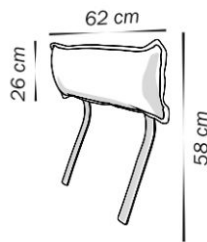

RONAN

STITCHING

HEIGHT: 76 cm
DEPTH: 93 cm
WIDTH: 92 cm
SEAT DEPTH: 63 cm
SEAT HEIGHT: 44 cm

PRODUCT INFO

FILLING

SUSPENSION

BACK

SEAT

chair is rotatable and headrest is removable

hetanker
meubelindustrie