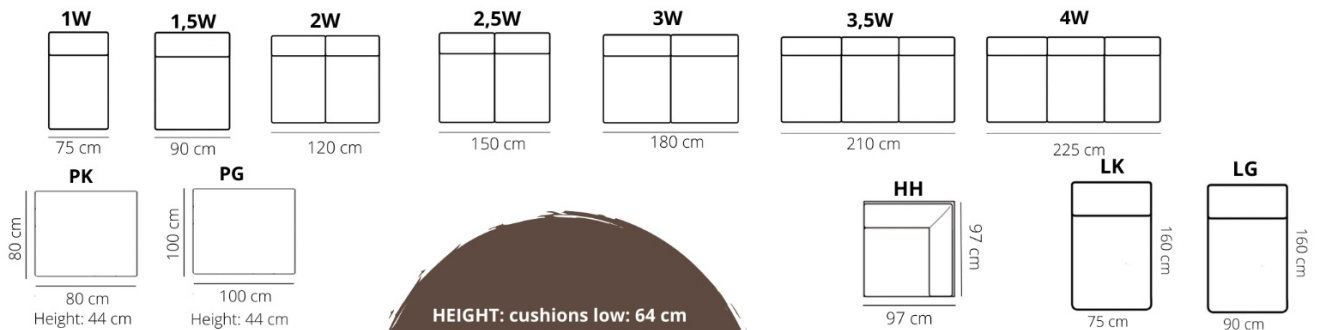

HEIGHT: cushions low: 64 cm
cushions high: 82 cm
DEPTH: 96 cm
SEAT DEPTH: cushions low: 55 cm
cushions high: 65 cm
SEAT HEIGHT: 41 cm
ARM HEIGHT: 64 cm

STITCHING

open seam

pinched seam

VINCI

only available in leather or L60 oklakoma/Colorado and fabrics Hunter

SASSARI

available in leather and fabrics

PRODUCT INFO

FRAME

beechwood

chipboard

FILLING

BACK

foam SG 28

feathers mixed with siliconized fibre

SEAT

foam HR 40 & SG 28 cm

feathers mixed with siliconized fibre

SUSPENSION

elastic belts

no-sag springs

This model has loose seat and back cushions. The back cushions are manually adjustable.

hetanker
meubelindustrie