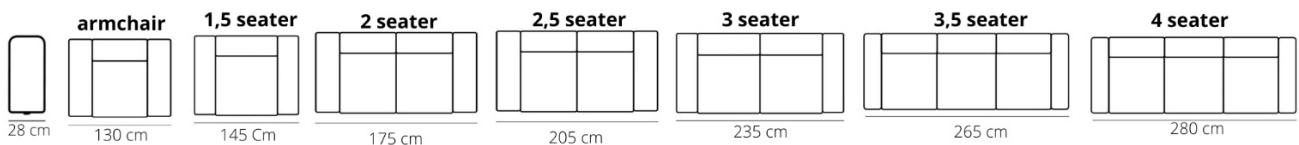

HEIGHT: cushions low: 64 cm
cushions high: 82 cm
DEPTH: 96 cm
SEAT DEPTH: cushions low: 55 cm
cushions high: 65 cm
SEAT HEIGHT: 41 cm
ARM HEIGHT: 64 cm

STITCHING

open seam

pinched seam

VINCI

only available in leather or L60 oklakoma/Colorado and fabrics Hunter

SASSARI

available in leather and fabrics

PRODUCT INFO

FRAME

beechwood

chipboard

FILLING

BACK

foam SG 28

feathers mixed with siliconized fibre

SEAT

foam HR 40 & SG 28 cm

feathers mixed with siliconized fibre

SUSPENSION

elastic belts

no-sag springs

This model has loose seat and back cushions. The back cushions are manually adjustable.

hetanker
meubelindustrie