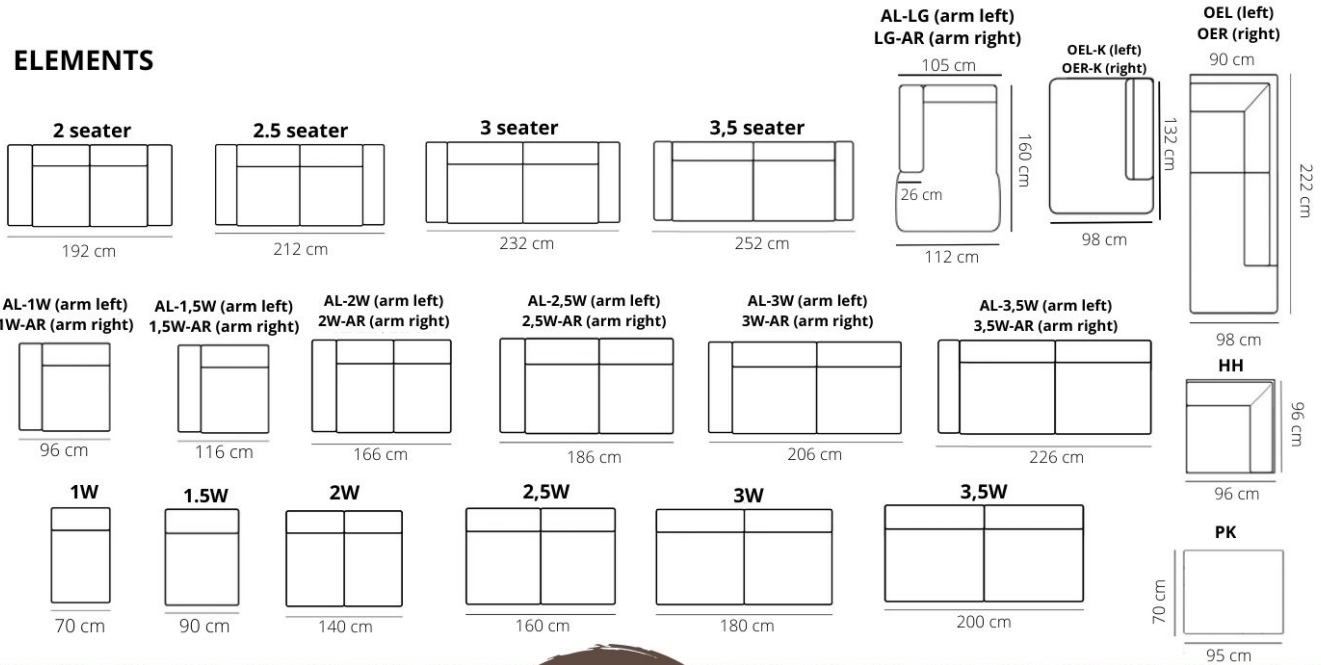

ELEMENTS

STITCHING

pinched seam

LEGS

NNA black or metal look

HEIGHT: 82 cm
DEPTH: 95 cm
SEAT DEPTH: 58 cm
SEAT HEIGHT: 47 cm
ARM HEIGHT: 65 cm

PRODUCT INFO

FRAME

beechwood

chipboard

FILLING

BACK

foam HR 30

fibre wool

elastic belts

SEAT

foam HR 40

fibre wool

no-sag springs

STRATOS

slanted arm
drawn in back cushion

STERLING

slanted arm
flat back cushion

SILVER

straight arm
flat back cushion

SULLIVAN

straight arm
drawn in back cushion

hetanker
meubelindustrie