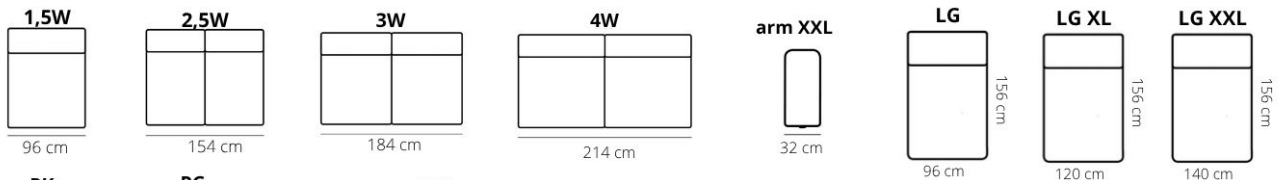

Sizes with wide arm

STITCHING

SPRING

only available in leather or L60 oklahoma/Colorado and fabrics Hunter

open seam

SUMMER

available in leather and fabrics

pinched seam

HEIGHT: 71 cm
DEPTH: 96 cm
SEAT DEPTH: 63 cm
SEAT HEIGHT: 44 cm
ARM HEIGHT: 71 cm

PRODUCT INFO

FRAME

beechwood

chipboard

FILLING

foam SG 23

fibre wool

elastic belts

BACK

foam HR 43 & SG 30 cm

fibre wool

no-sag springs

SEAT

hetanker
meubelindustrie