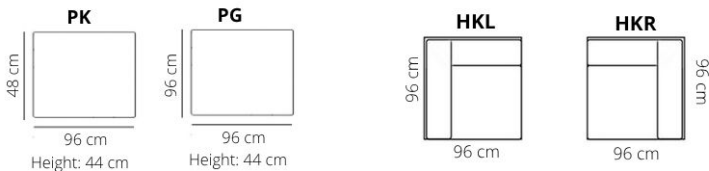

Sizes with wide arm

STITCHING

SPRING

only available in leather or L60 oklahoma/Colorado and fabrics Hunter

open seam

SUMMER

available in leather and fabrics

pinched seam

HEIGHT: 71 cm
DEPTH: 96 cm
SEAT DEPTH: 63 cm
SEAT HEIGHT: 44 cm
ARM HEIGHT: 71 cm

PRODUCT INFO

FRAME

beechwood

chipboard

FILLING

foam SG 23

fibre wool

elastic belts

BACK

foam HR 43 & SG 30 cm

fibre wool

no-sag springs

SEAT

hetanker
meubelindustrie