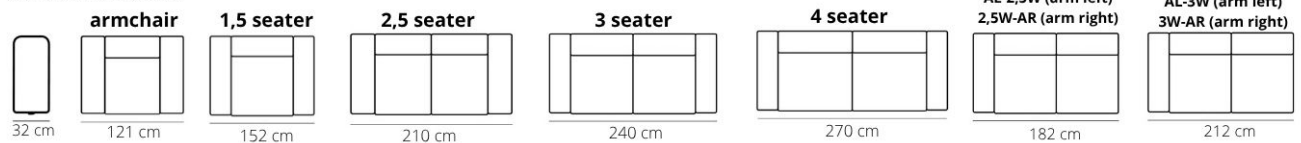

Sizes with wide arm

STITCHING

SPRING

only available in leather or L60 oklahoma/Colorado and fabrics Hunter

open seam

SUMMER

available in leather and fabrics

pinched seam

HEIGHT: 71 cm
DEPTH: 96 cm
SEAT DEPTH: 63 cm
SEAT HEIGHT: 44 cm
ARM HEIGHT: 71 cm

PRODUCT INFO

FRAME

beechwood

chipboard

FILLING

foam SG 23

fibre wool

elastic belts

BACK

foam HR 43 & SG 30 cm

fibre wool

no-sag springs

SEAT

hetanker
meubelindustrie