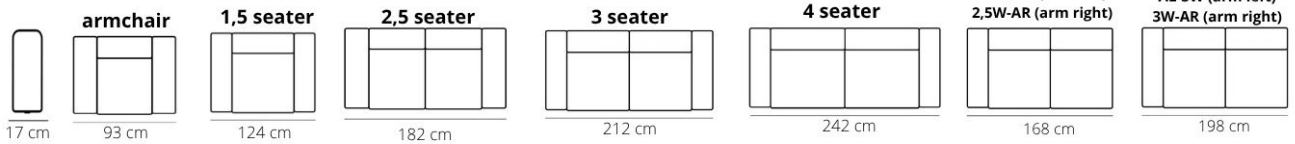

SUMMER - SPRING

ELEMENTS

Sizes with small arm

Sizes with wide arm

STITCHING

SPRING

only available in leather or L60 oklahoma/Colorado and fabrics Hunter

open seam

SUMMER

available in leather and fabrics

pinched seam

HEIGHT: 71 cm
DEPTH: 96 cm
SEAT DEPTH: 63 cm
SEAT HEIGHT: 44 cm
ARM HEIGHT: 71 cm

PRODUCT INFO

FRAME

beechwood

chipboard

FILLING

foam SG 23

fibre wool

elastic belts

BACK

foam HR 43 & SG 30 cm

fibre wool

no-sag springs

SEAT

hetanker
meubelindustrie