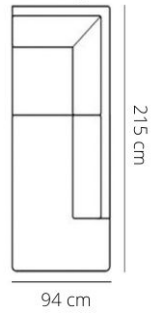

RECAMIERE
OEL (left)
OER (right)

STITCHING

open seam

VENETO

only available in leather or L60 oklakoma/Colorado and fabrics Hunter

pinched seam

ANDIAMO

available in leather and fabrics

flat stitching