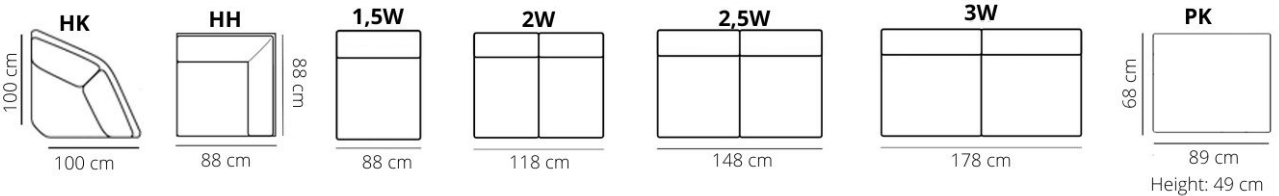

STITCHING

open seam

VENETO

only available in leather or L60 oklakoma/Colorado and fabrics Hunter

pinched seam

ANDIAMO

available in leather and fabrics

flat stitching