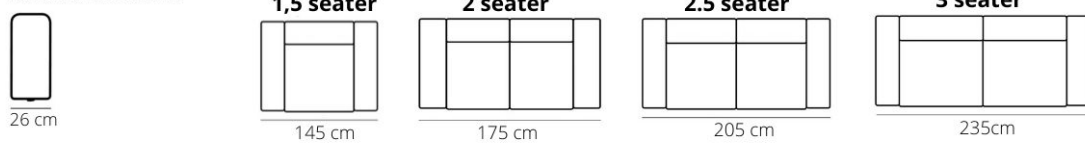

RECAMIERE
OEL (left)
OER (right)