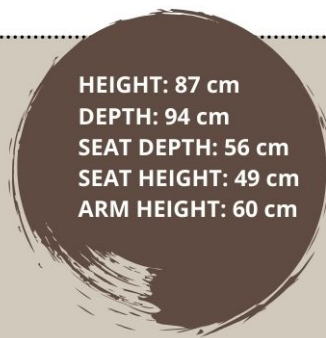

MERANO

available in leather and fabrics

PRODUCT INFO

FRAME

beechwood

chipboard

FILLING

BACK

foam HR 23

fibre wool

elastic belts

SEAT

foam HR 40

foam HR 25 (3cm)

no-sag springs

hetanker
meubelindustrie