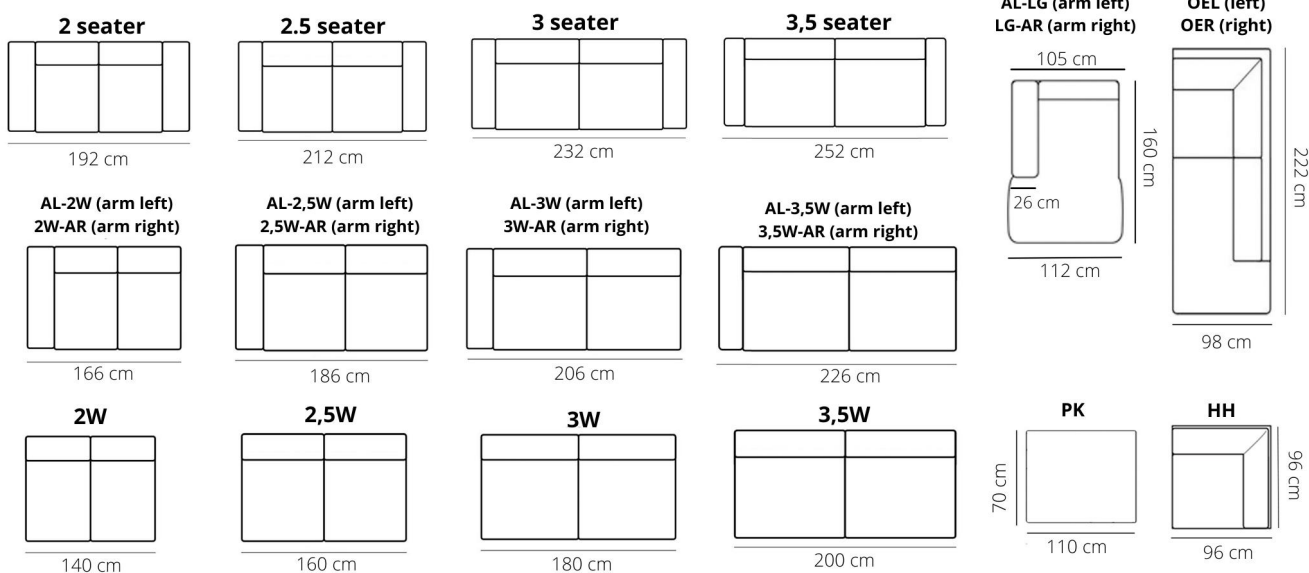

WEAVER

ELEMENTS

STITCHING

LEGS

HEIGHT: 82 cm
DEPTH: 95 cm
SEAT DEPTH: 58 cm
SEAT HEIGHT: 47 cm
ARM HEIGHT: 65 cm
ARM WIDTH: 29 cm

PRODUCT INFO

FRAME

FILLING

SUSPENSION